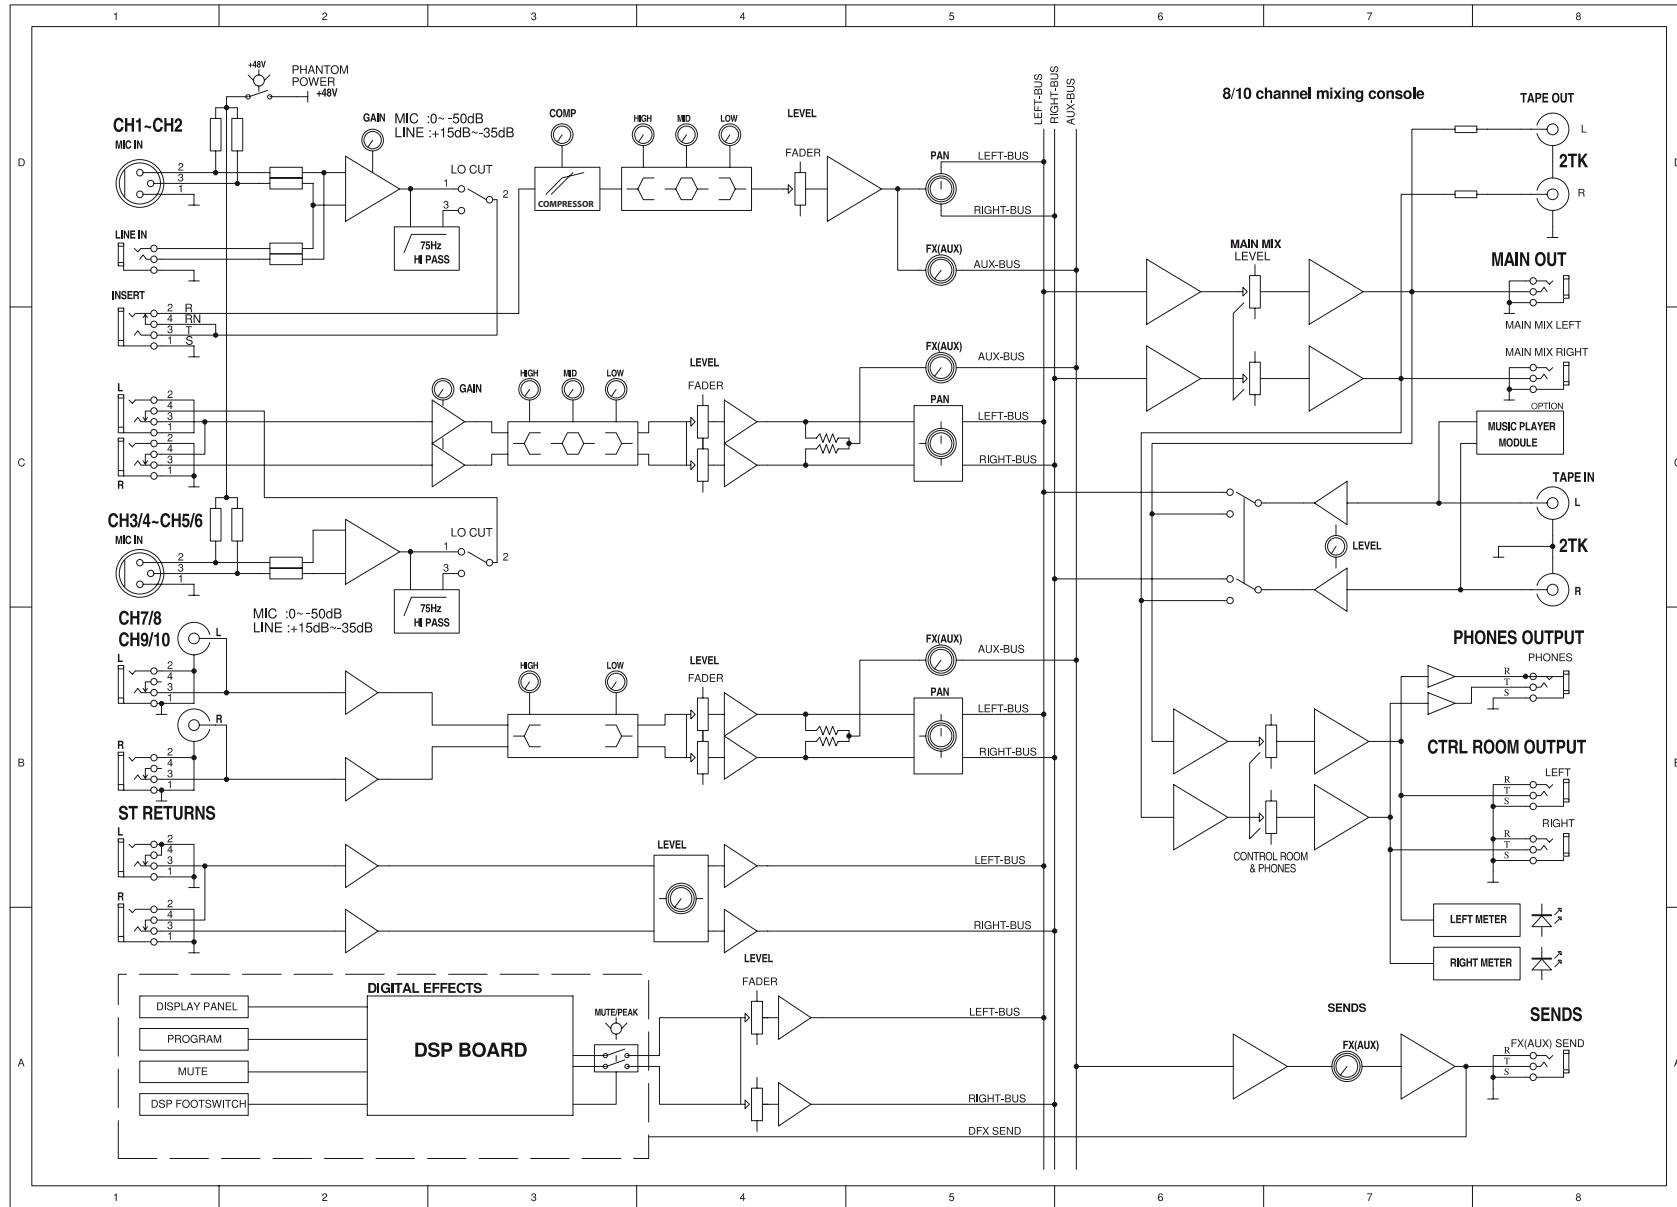

# BLOCK DIAGRAM

**RCF L-PAD 8<sup>C</sup>**  
8 CHANNEL MIXING CONSOLE

**RCF L-PAD 8<sup>CX</sup>**  
8 CHANNEL MIXING CONSOLE

**RCF L-PAD 10<sup>C</sup>**  
10 CHANNEL MIXING CONSOLE

sound culture